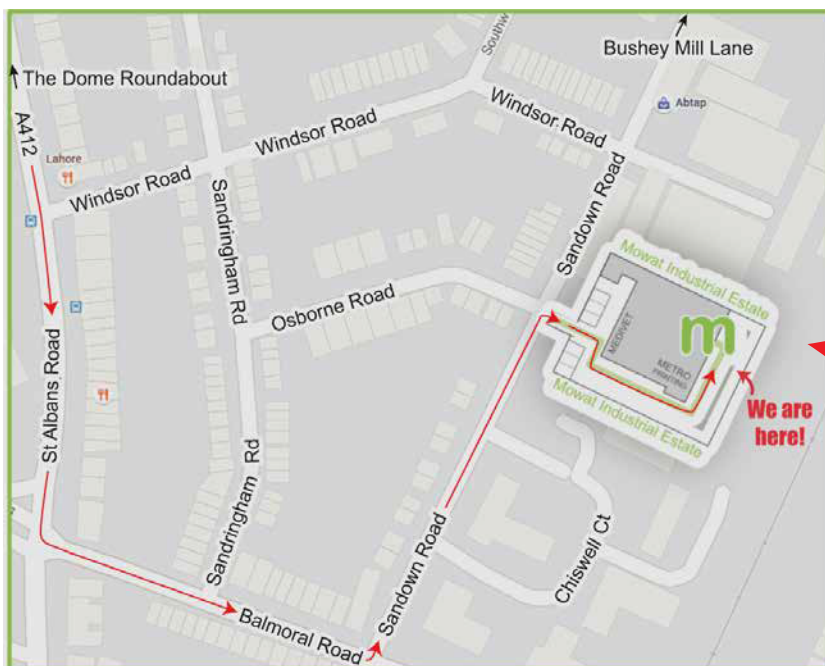

Shop restrictions will be in operation where necessary for efficiency purposes and to improve your shopping experience.

Visit www.mapac.com/education/parents for updates & to book your appointment.

Address:
Unit 11,
Mowat Industrial Estate,
Sandown Rd,
Watford
WD24 7UY

Please check <http://www.mapac.com/education/parents> for updates.

b) The address for Click & Collect:

6, Mowat Industrial Estate, Sandown Rd, Watford WD24 7UZ

If you have any queries, please do not hesitate to call or email us. We are happy to help!